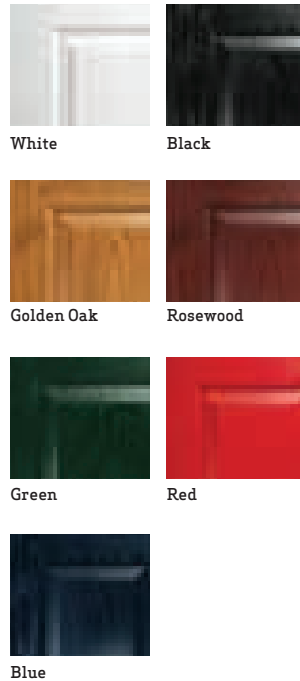

(On inward opening doors only)
Door frames are available in white or foiled to the external face with Rosewood or Golden Oak.

Co-ordinate the hardware

Hardware available in Chrome, Gold, Black or White.

*See page 30 for a full range of glass patterns and backing glass options.

Match a frame

(On inward opening doors only)
Door frames are available in white or foiled to the external face with Rosewood or Golden Oak.

Co-ordinate the hardware

Lever handles

Letterplate

Knocker

Knocker
plus spyhole

Hardware available in Chrome, Gold, Black or White.

Solitaire (7)

Choose a colour

Select a glass pattern

*See page 30 for a full range of glass patterns and backing glass options.

Match a frame

(On inward opening doors only)
Door frames are available in white or foiled to the external face with Rosewood or Golden Oak.