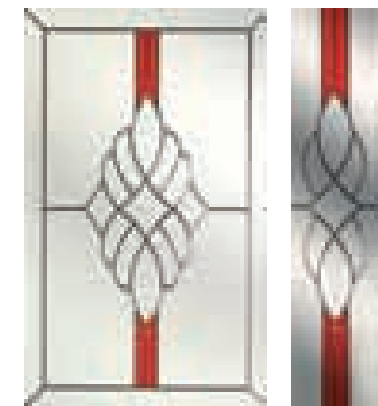

Bevel Allure

Colour options: