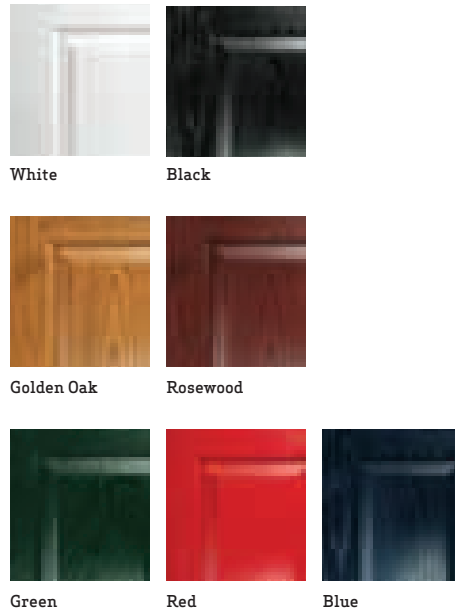

Capri

Brass Clarity

Royale

Prairie

*See page 30 for a full range of glass patterns and backing glass options.

Match a frame

(On inward opening doors only)
Door frames are available in white or foiled to the external face with Rosewood or Golden Oak.

Co-ordinate the hardware

Lever handles

Letterplate

Knocker

Knocker plus spyhole

Hardware available in Chrome, Gold, Black or White.

Matching side panels available

Trillion (1)

Choose a colour

Match a frame

(On inward opening doors only)
 Door frames are available in white or foiled to the external face with Rosewood or Golden Oak.

Select a glass pattern

*See page 30 for a full range of glass patterns and backing glass options.