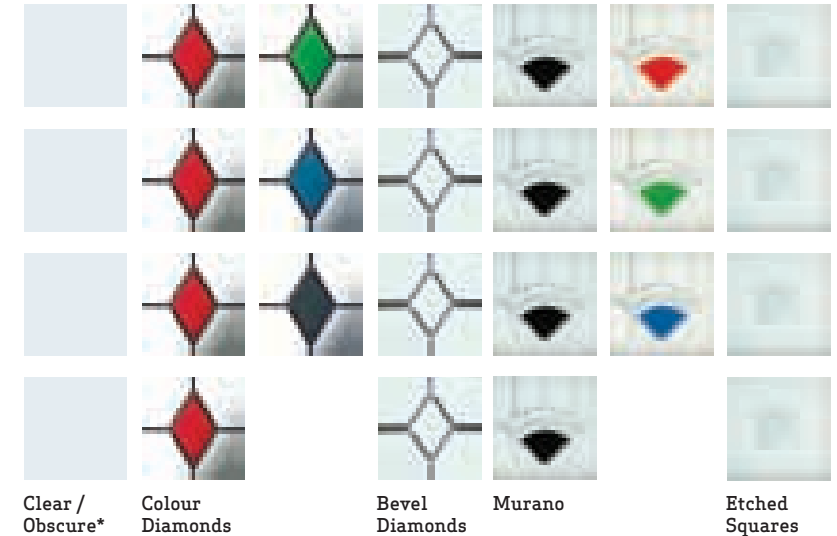

Choose a colour

Match a frame

(On inward opening doors only)
 Door frames are available in white or foiled to the external face with Rosewood or Golden Oak.

Select a glass pattern

*See page 30 for a full range of glass patterns and backing glass options.

Co-ordinate the hardware

Hardware available in Chrome, Gold, Black or White.

Solitaire (4)

Choose a colour

Select a glass pattern

*See page 30 for a full range of glass patterns and backing glass options.

Match a frame

(On inward opening doors only)
Door frames are available in white or foiled to the external face with Rosewood or Golden Oak.

Co-ordinate the hardware

Hardware available in Chrome, Gold, Black or White.