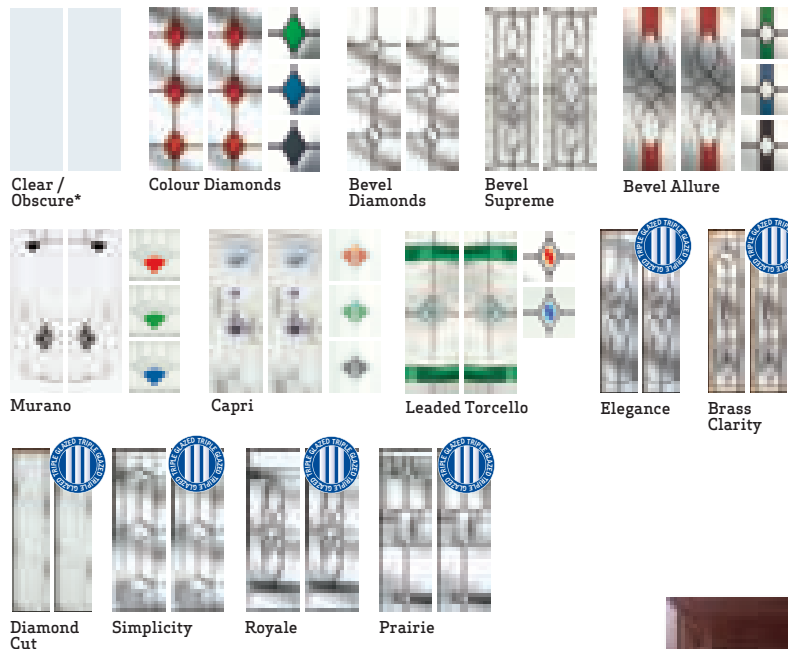

Match a frame

(On inward opening doors only)

Door frames are available in white or foiled to the external face with Rosewood or Golden Oak.

Co-ordinate the hardware

Lever handles

Letterplate

Knocker

Knocker plus spyhole

Hardware available in Chrome, Gold, Black or White.

Matching side panels available

Marquise (2)

Choose a colour

White

Black

Golden Oak

Rosewood

Green

Red

Blue

Select a glass pattern

*See page 30 for a full range of glass patterns and backing glass options.

Match a frame

(On inward opening doors only)
Door frames are available in white or foiled to the external face with Rosewood or Golden Oak.

Co-ordinate the hardware

Lever handles

Letterplate

Knocker

Knocker plus spyhole

Hardware available in Chrome, Gold, Black or White.

Matching side panels available

Marquise (2-2)