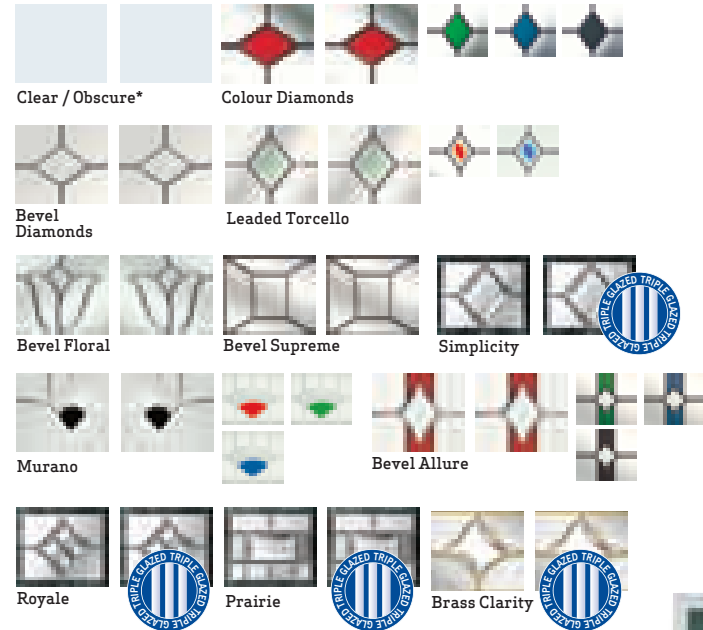

Letterplate

Knocker

Knocker plus spyhole

Hardware available in Chrome, Gold, Black or White.

Matching side panels available

Radiant (2)

Choose a colour

White

Black

Golden Oak

Rosewood

Green

Red

Blue

Match a frame

(On inward opening doors only)
Door frames are available in white or foiled to the external face with Rosewood or Golden Oak.

Select a glass pattern

*See page 30 for a full range of glass patterns and backing glass options.

Co-ordinate the hardware

Lever handles

Letterplate

Knocker

Knocker plus spyhole

Hardware available in Chrome, Gold, Black or White.