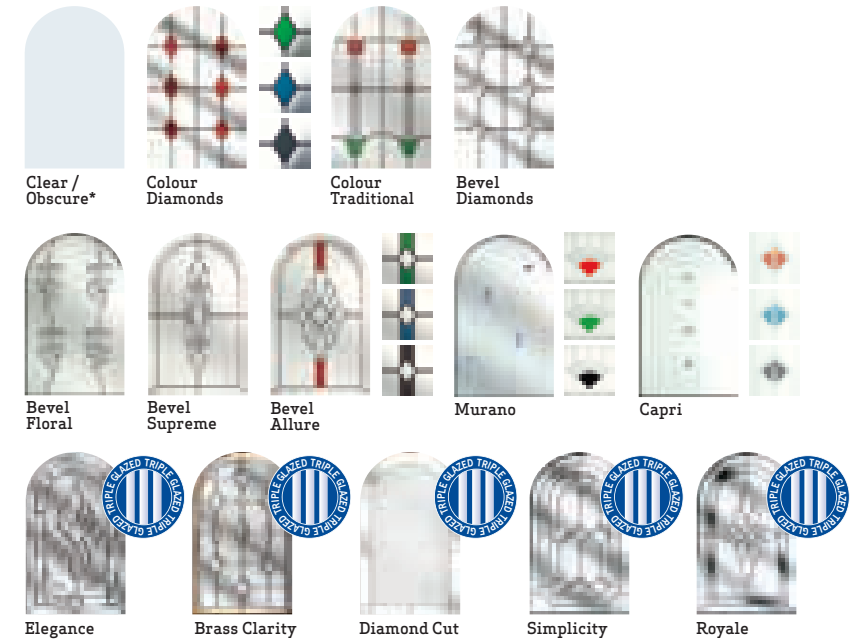

Co-ordinate the hardware

Lever handles

Letterplate

Knocker

Knocker plus spyhole

Hardware available in Chrome, Gold, Black or White.

Matching side panels available

Trillion (1)

Choose a colour

Match a frame

(On inward opening doors only)
 Door frames are available in white or foiled to the external face with Rosewood or Golden Oak.

Select a glass pattern

*See page 30 for a full range of glass patterns and backing glass options.

Co-ordinate the hardware

Hardware available in Chrome, Gold, Black or White.

Please note Trillion (1) is supplied with a visible, screw-in cassette.

Crown (1)

Choose a colour

White

Black

Golden Oak

Rosewood

Green

Red

Blue

Select a glass pattern

Clear*

Colour Diamonds

Bevel Diamonds