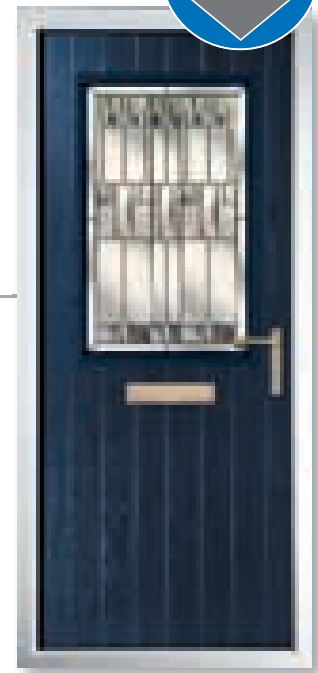

A princess style glass panel is also available. Ask for Solitaire (5).