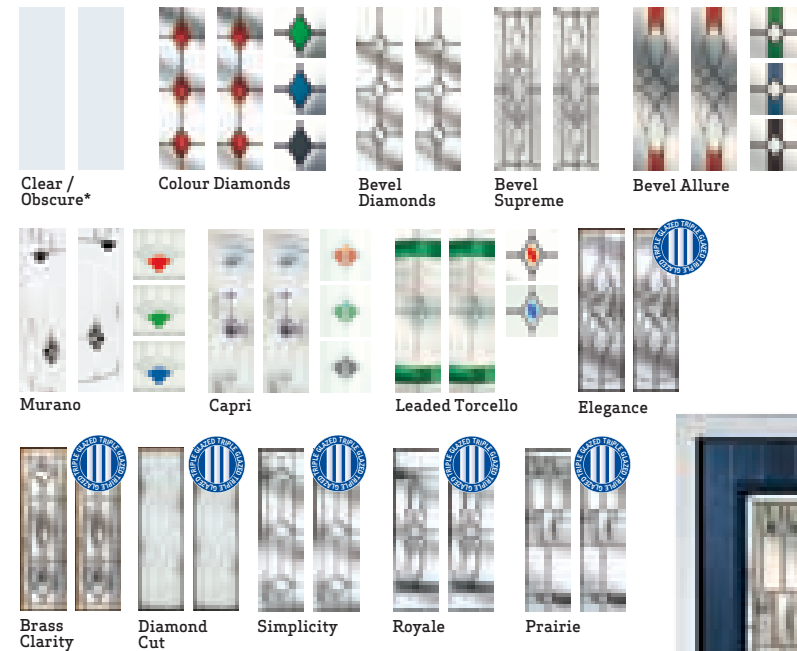

*See page 30 for a full range of glass patterns and backing glass options.

Match a frame

(On inward opening doors only)
Door frames are available in white or foiled to the external face with Rosewood or Golden Oak.

Co-ordinate the hardware

Lever handles

Letterplate

Knocker

Knocker
plus spyhole

Hardware available in Chrome, Gold, Black or White.

Solitaire (7)

Choose a colour

Select a glass pattern

*See page 30 for a full range of glass patterns and backing glass options.

Match a frame

(On inward opening doors only)
Door frames are available in white or foiled to the external face with Rosewood or Golden Oak.