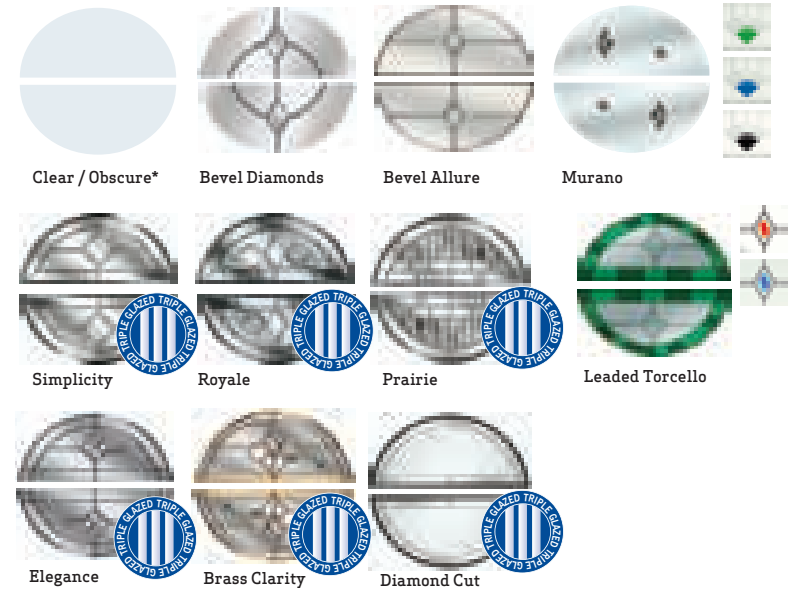

Co-ordinate the hardware

Lever handles Letterplate Knocker Knocker plus spyhole

Hardware available in Chrome, Gold, Black or White.

A longer glass panel is also available. Ask for Solitaire (1-3).

Solitaire (2)

Choose a colour

Match a frame

(On inward opening doors only)
 Door frames are available in white or foiled to the external face with Rosewood or Golden Oak.

Select a glass pattern

*See page 30 for a full range of glass patterns and backing glass options.

Co-ordinate the hardware

Hardware available in Chrome, Gold, Black or White.

Solitaire (4)

Choose a colour

Select a glass pattern

*See page 30 for a full range of glass patterns and backing glass options.

Match a frame