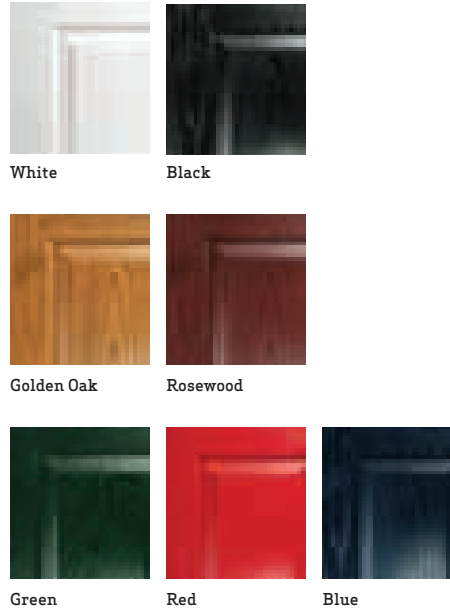

Choose a colour

Match a frame

(On inward opening doors only)
 Door frames are available in white or foiled to the external face with Rosewood or Golden Oak.

Select a glass pattern

*See page 30 for a full range of glass patterns and backing glass options.

Co-ordinate the hardware

Hardware available in Chrome, Gold, Black or White.

Solitaire (4)

Choose a colour

Select a glass pattern

*See page 30 for a full range of glass patterns and backing glass options.

Match a frame

(On inward opening doors only)
Door frames are available in white or foiled to the external face with Rosewood or Golden Oak.

Co-ordinate the hardware

Hardware available in Chrome, Gold, Black or White.