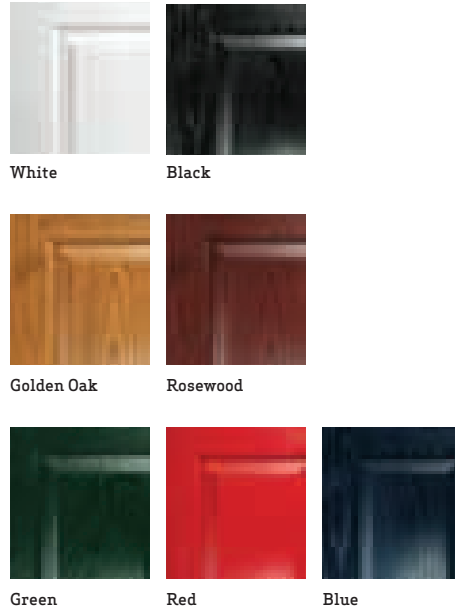

Solitaire (0)

Choose a colour

Match a frame

(On inward opening doors only)
Door frames are available in white or foiled to the external face with Rosewood or Golden Oak.

Co-ordinate the hardware

Hardware available in Chrome, Gold, Black or White.

Murano Leaded Torcello Prairie

*See page 30 for a full range of glass patterns and backing glass options.

Match a frame

(On inward opening doors only)
Door frames are available in white or foiled to the external face with Rosewood or Golden Oak.

Co-ordinate the hardware

Lever handles Letterplate Knocker Knocker plus spyhole

Hardware available in Chrome, Gold, Black or White.

A longer glass panel is also available. Ask for Solitaire (1-3).

Solitaire (2)

Choose a colour

Match a frame

(On inward opening doors only)
 Door frames are available in white or foiled to the external face with Rosewood or Golden Oak.

Select a glass pattern

*See page 30 for a full range of glass patterns and backing glass options.